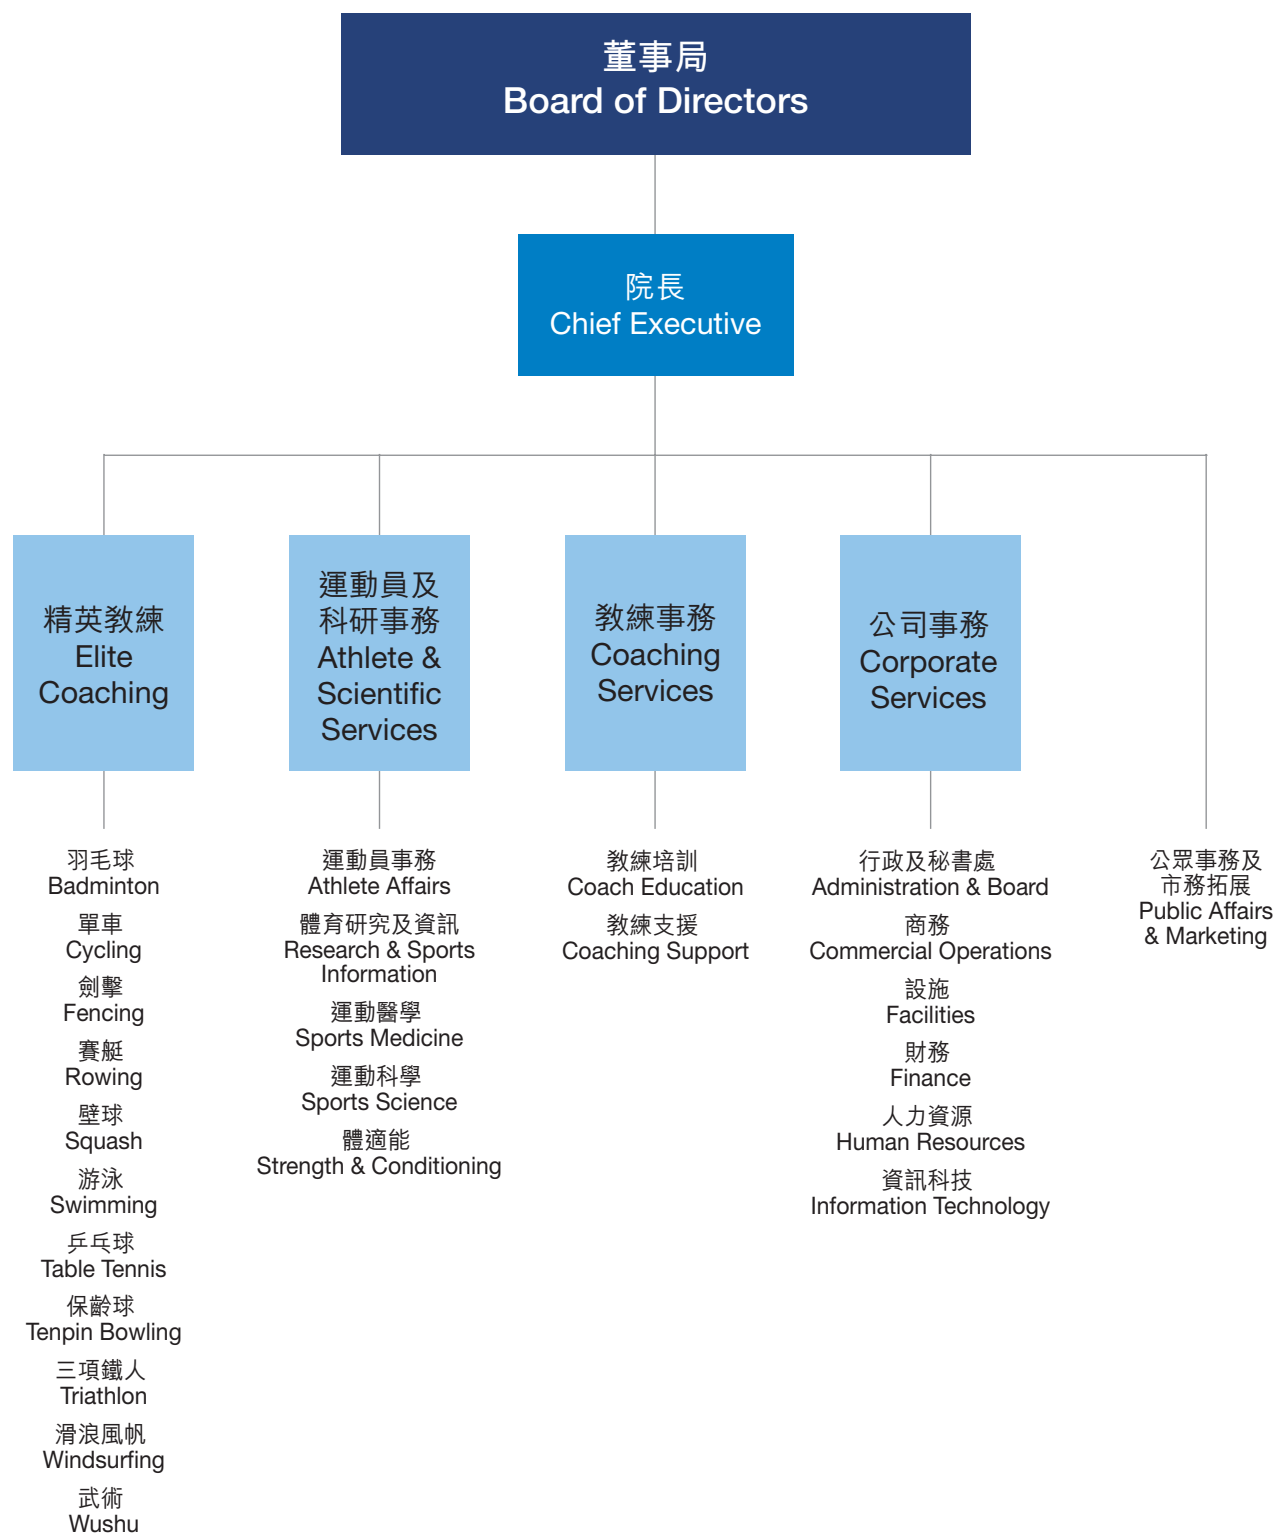

組織架構 Organisation Structure

有關截至二零零八年三月三十一日的教練及行政人員名單，刊載於附錄七。
The full list of Coaching & Executive Staff as at 31 March 2008 can be found in Annex 7.