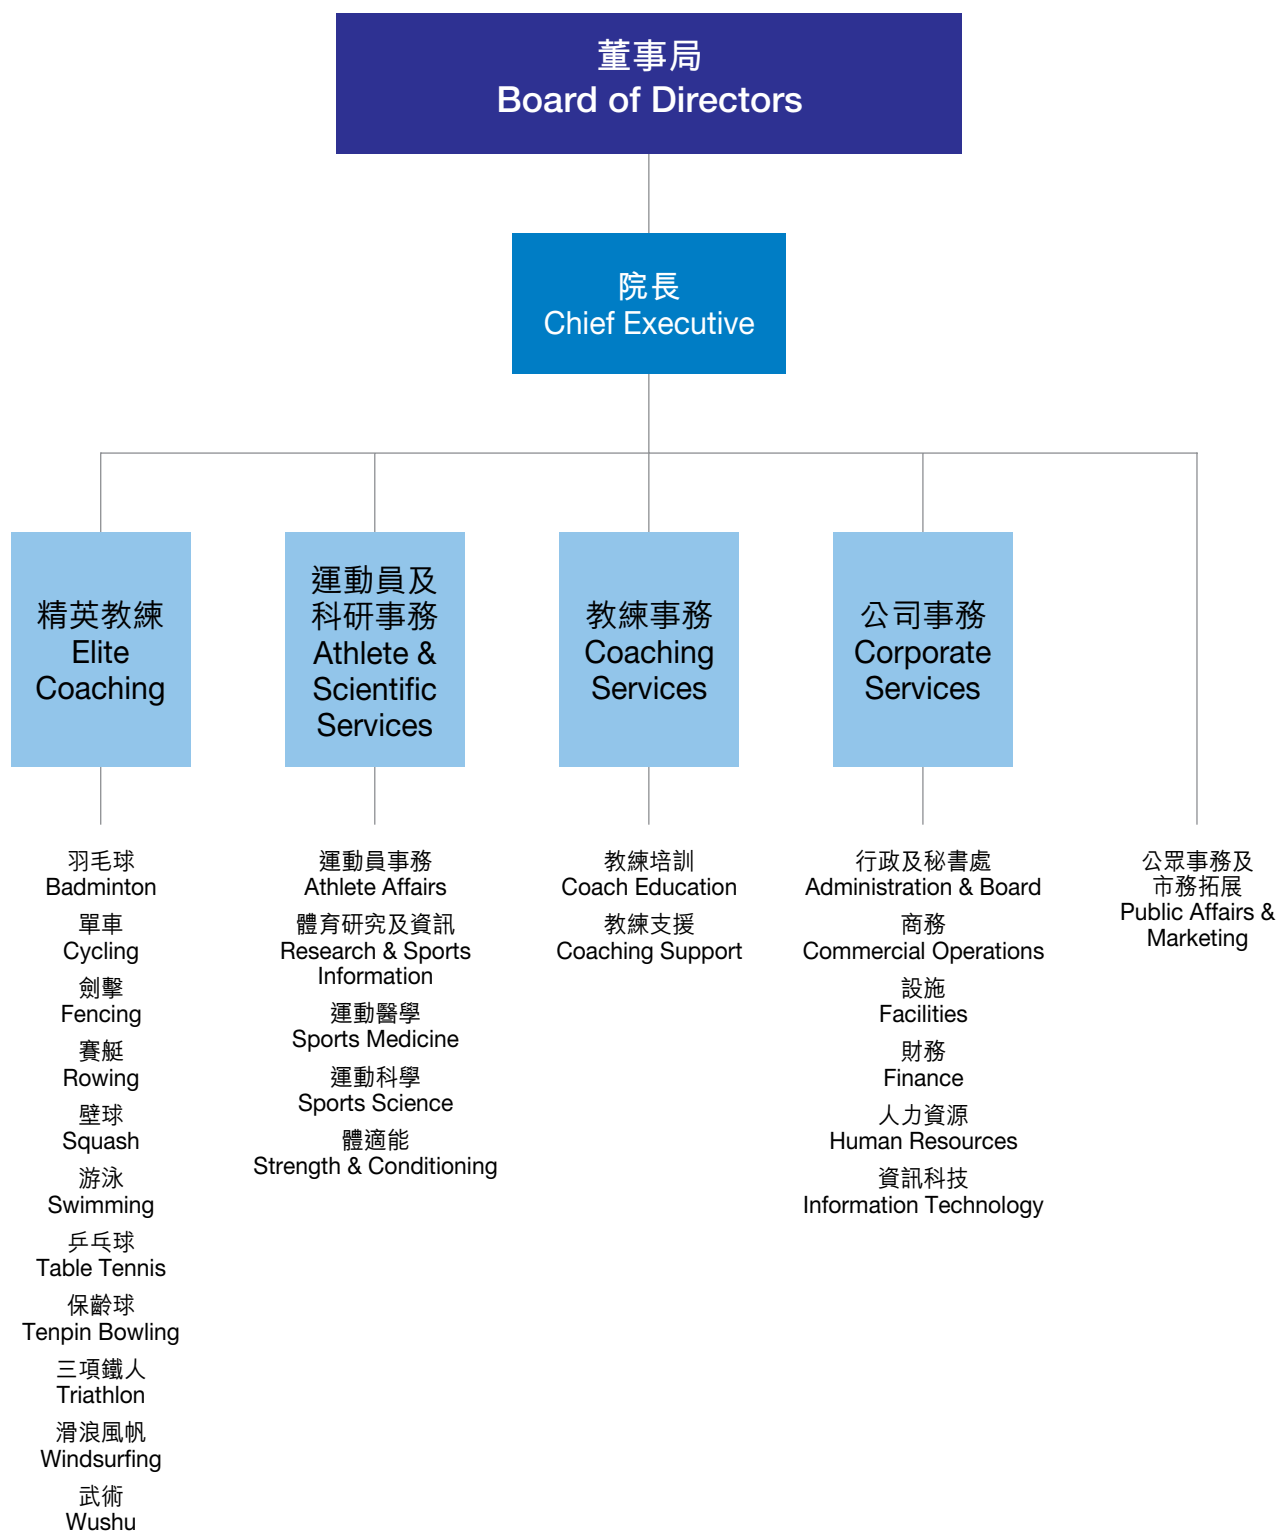

# 組織架構 Organisation Structure

有關截至二零零九年三月三十一日的教練及行政人員名單，刊載於附錄七。  
 The full list of Coaching & Executive Staff as at 31 March 2009 can be found in Annex 7.