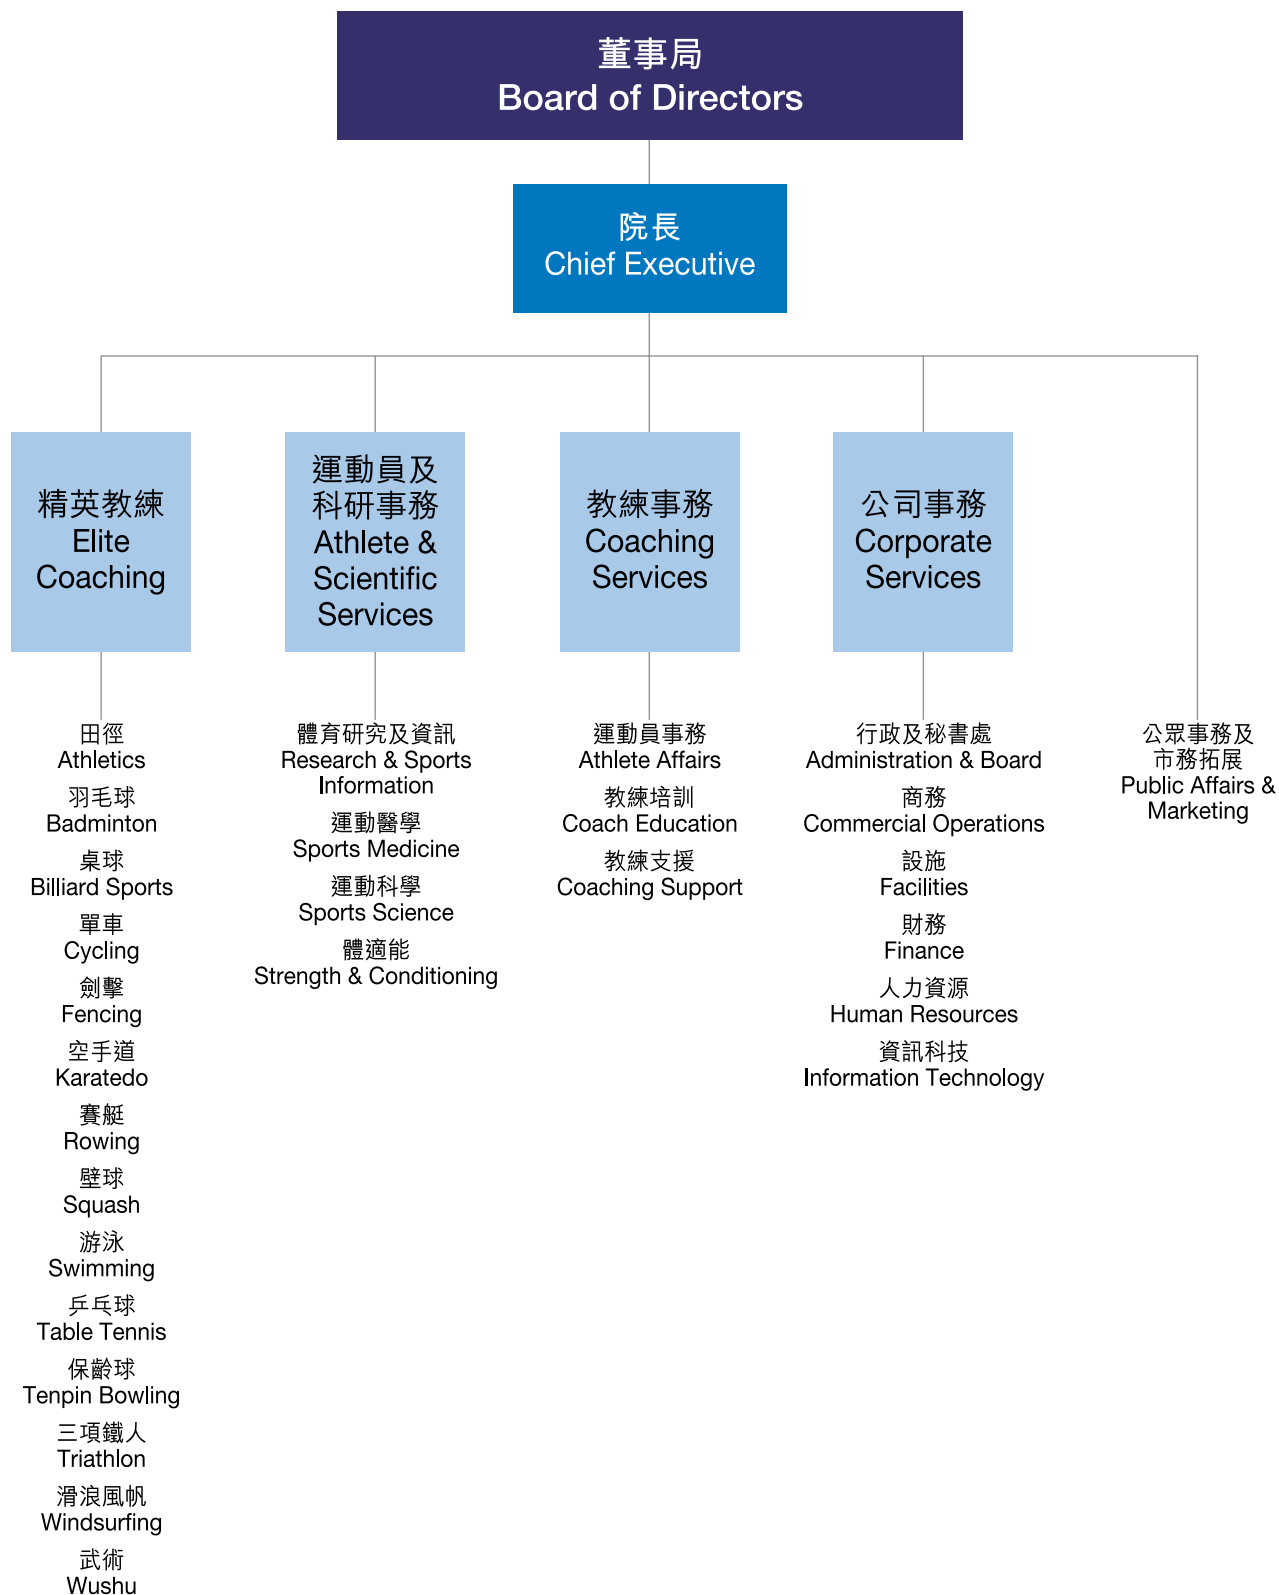

組織架構 Organisation Structure

有關截至二零一一年三月三十一日的教練及行政人員名單，刊載於附錄七。
The full list of Coaching & Executive Staff as at 31 March 2011 can be found in Annex 7.